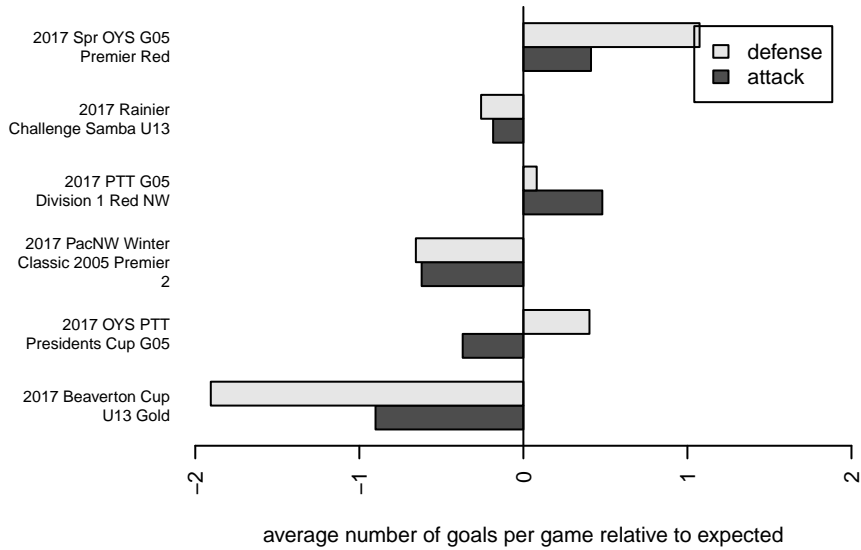

Performance relative to 13 month average