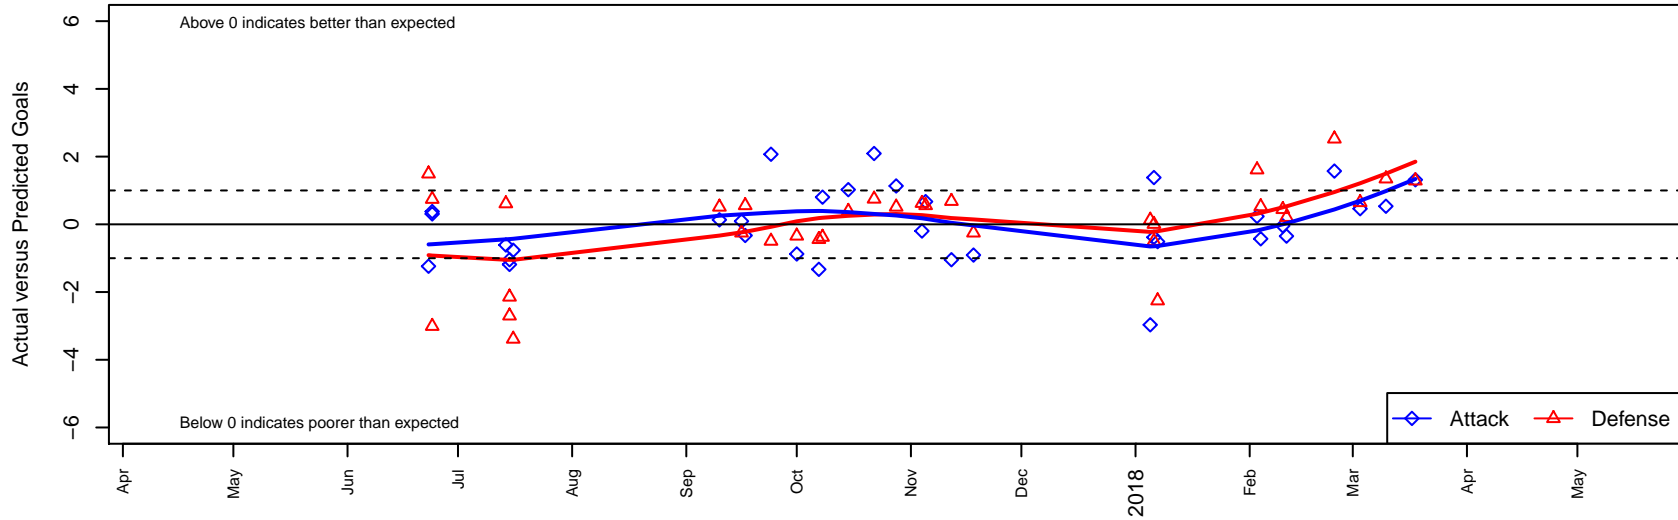

# FC Portland White G05

FC Portland  
 Portland, OR  
 G05 total strength=1075  
 attack=2.74 defense=2.45  
 fall league = PTT G05 Div 1 Red NW  
 spr league = Spr OYS G05 Premier Red

alt names used:  
 FC Portland 05G White  
 FC Portland 05G WHITE  
 FC Portland 05G WHITE  
 FC Portland 05G White  
 FC Portland 05G White  
 FC Portland 05G WHITE

Venues played:  
 2017 Rainier Challenge Samba U13  
 2017 Beaverton Cup U13 Gold  
 2017 PTT G05 Division 1 Red NW  
 2017 OYS PTT Presidents Cup G05  
 2017 PacNW Winter Classic 2005 Premier 2  
 2017 Spr OYS G05 Premier Red

**FC Portland White G05**  
 Dots are actual minus expected GF (blue circles) and GA (red triangles).  
 Blue line is smoothed change in attack strength. Red is smoothed change in defense strength.

**attack and defense variance (black dot)  
relative to other teams  
and top 10 in region**