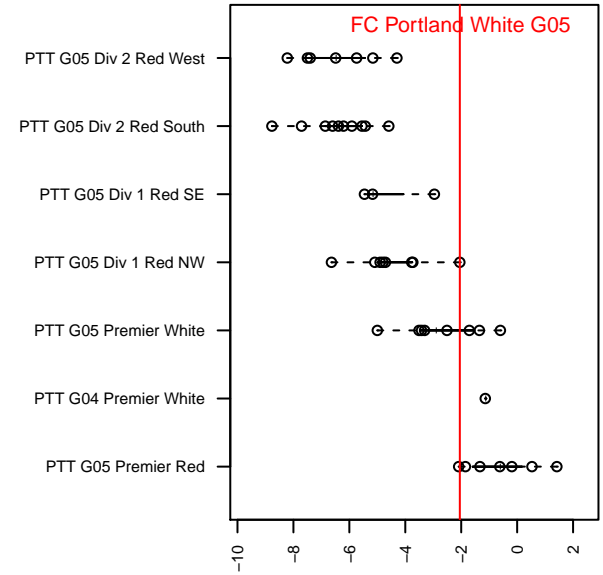

**attack and defense rating
relative to others at age
and all opponents in last 13 months**