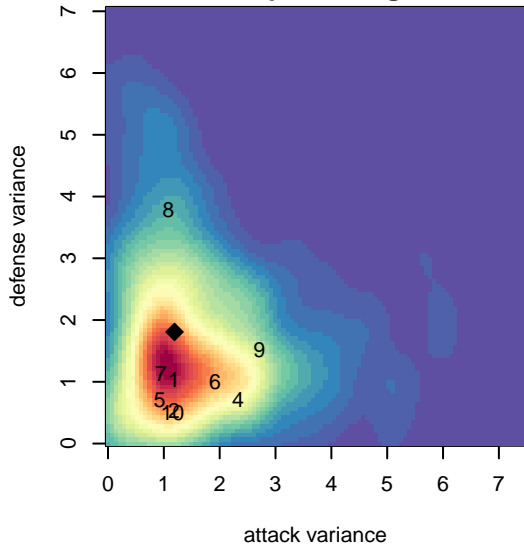

# FC Portland White G05

FC Portland  
 Portland, OR  
 G05 total strength=1075  
 attack=2.74 defense=2.45  
 fall league = PTT G05 Div 1 Red NW  
 spr league = Spr OYS G05 Premier Red

alt names used:  
 FC Portland 05G White  
 FC Portland 05G WHITE  
 FC Portland 05G WHITE  
 FC Portland 05G White  
 FC Portland 05G White  
 FC Portland 05G WHITE

**FC Portland White G05**  
 Dots are actual minus expected GF (blue circles) and GA (red triangles).  
 Blue line is smoothed change in attack strength. Red is smoothed change in defense strength.

**attack and defense variance (black dot)  
relative to other teams  
and top 10 in region**