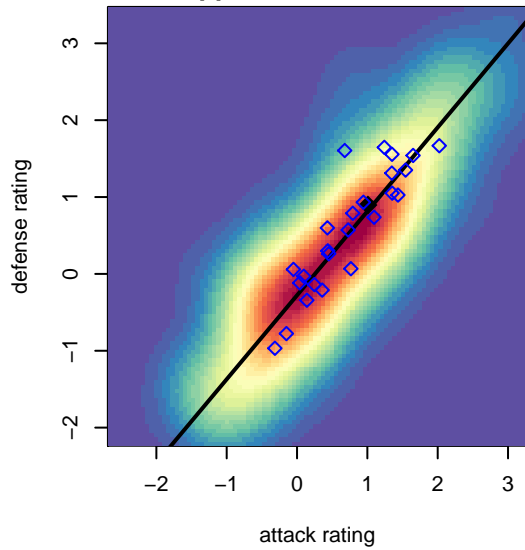

**attack and defense rating
relative to others at age
and all opponents in last 13 months**