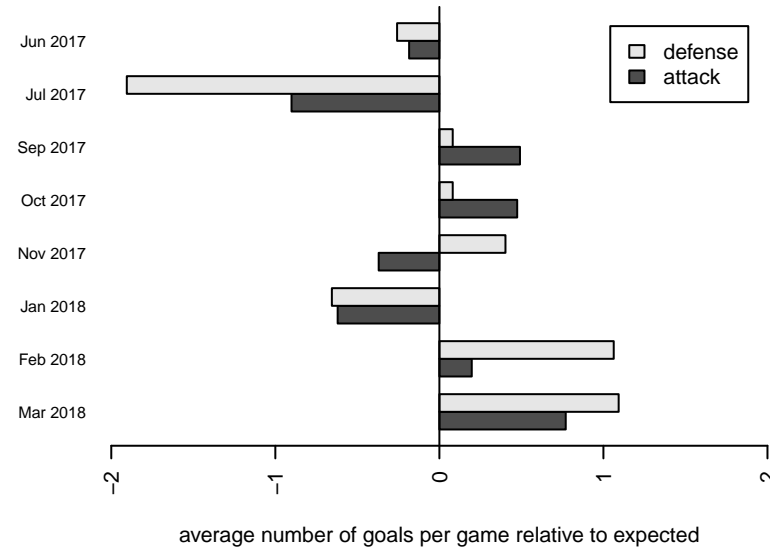

Performance relative to 13 month average